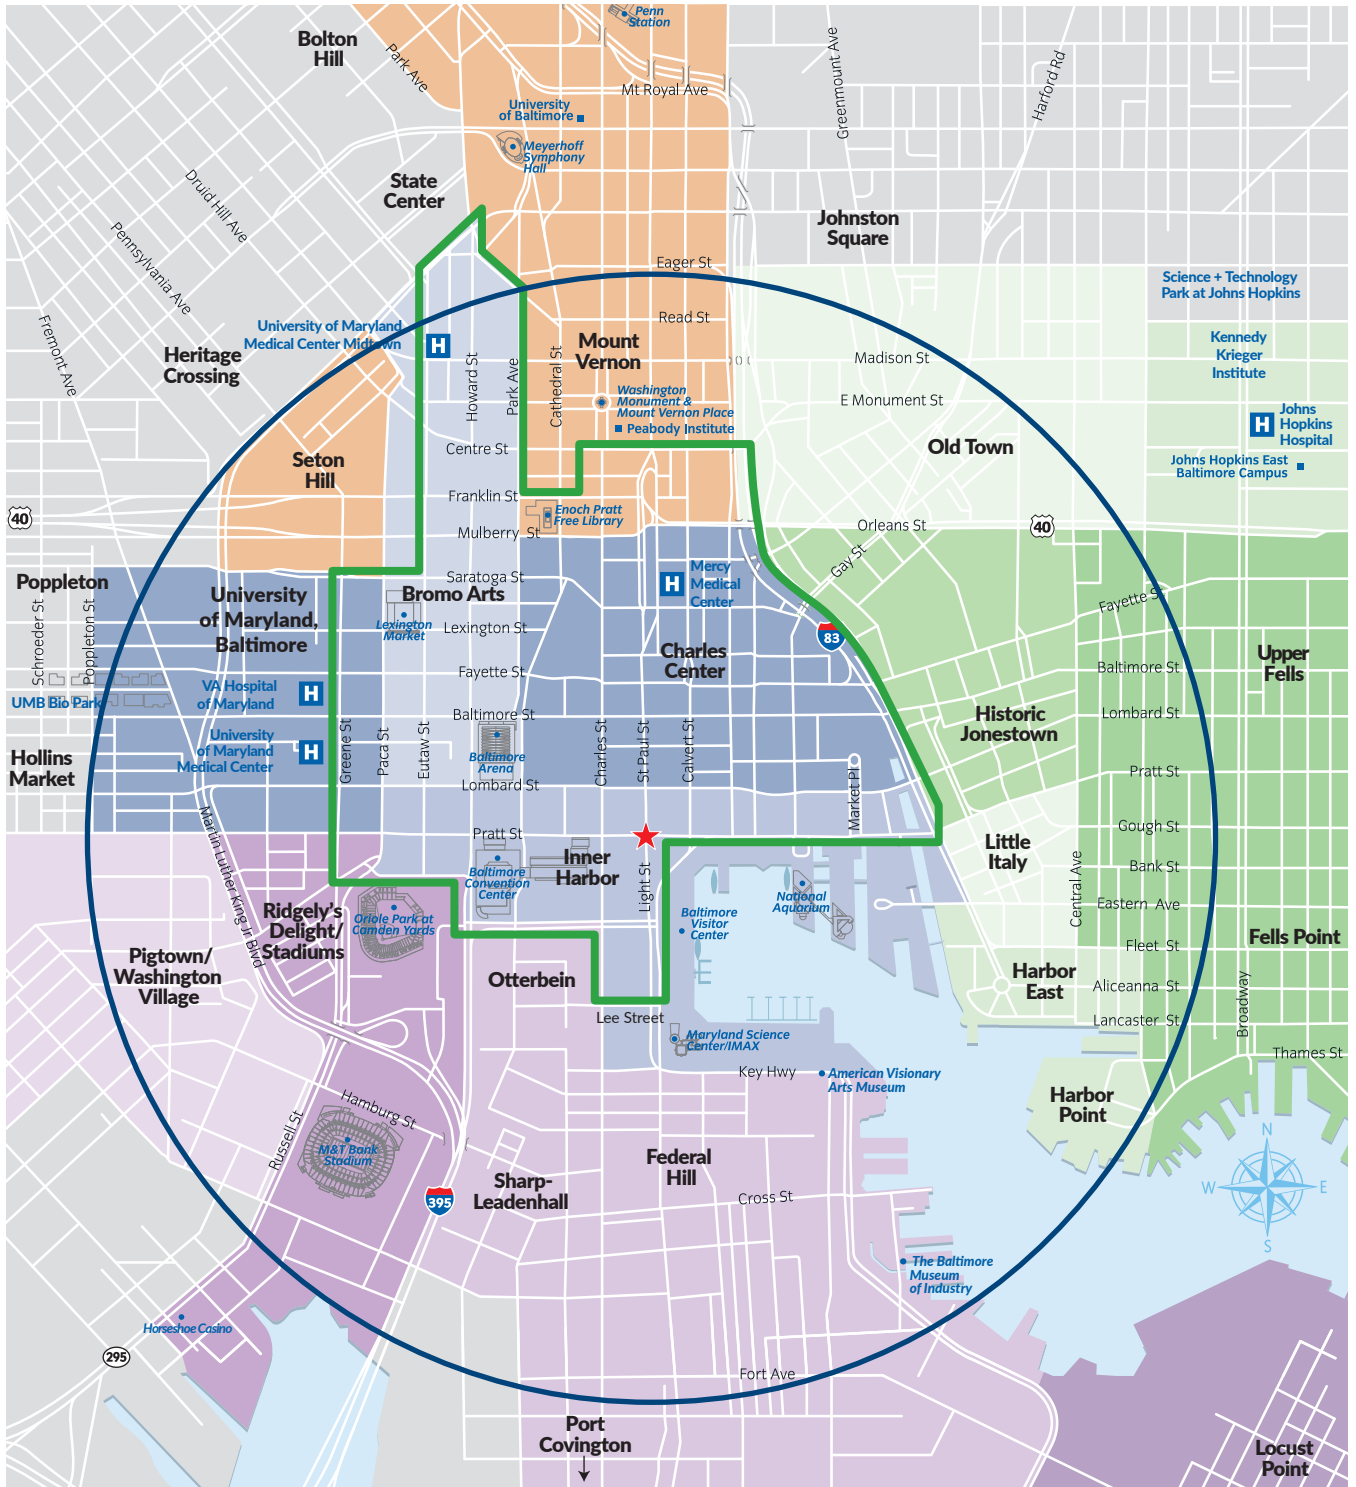

Downtown Management Authority Boundaries

LEGEND

-  One-mile radius of Pratt & Light Streets, which is used to collect economic development data for Downtown Baltimore.
-  Downtown Management Authority Boundaries, managed by Downtown Partnership of Baltimore, Inc.